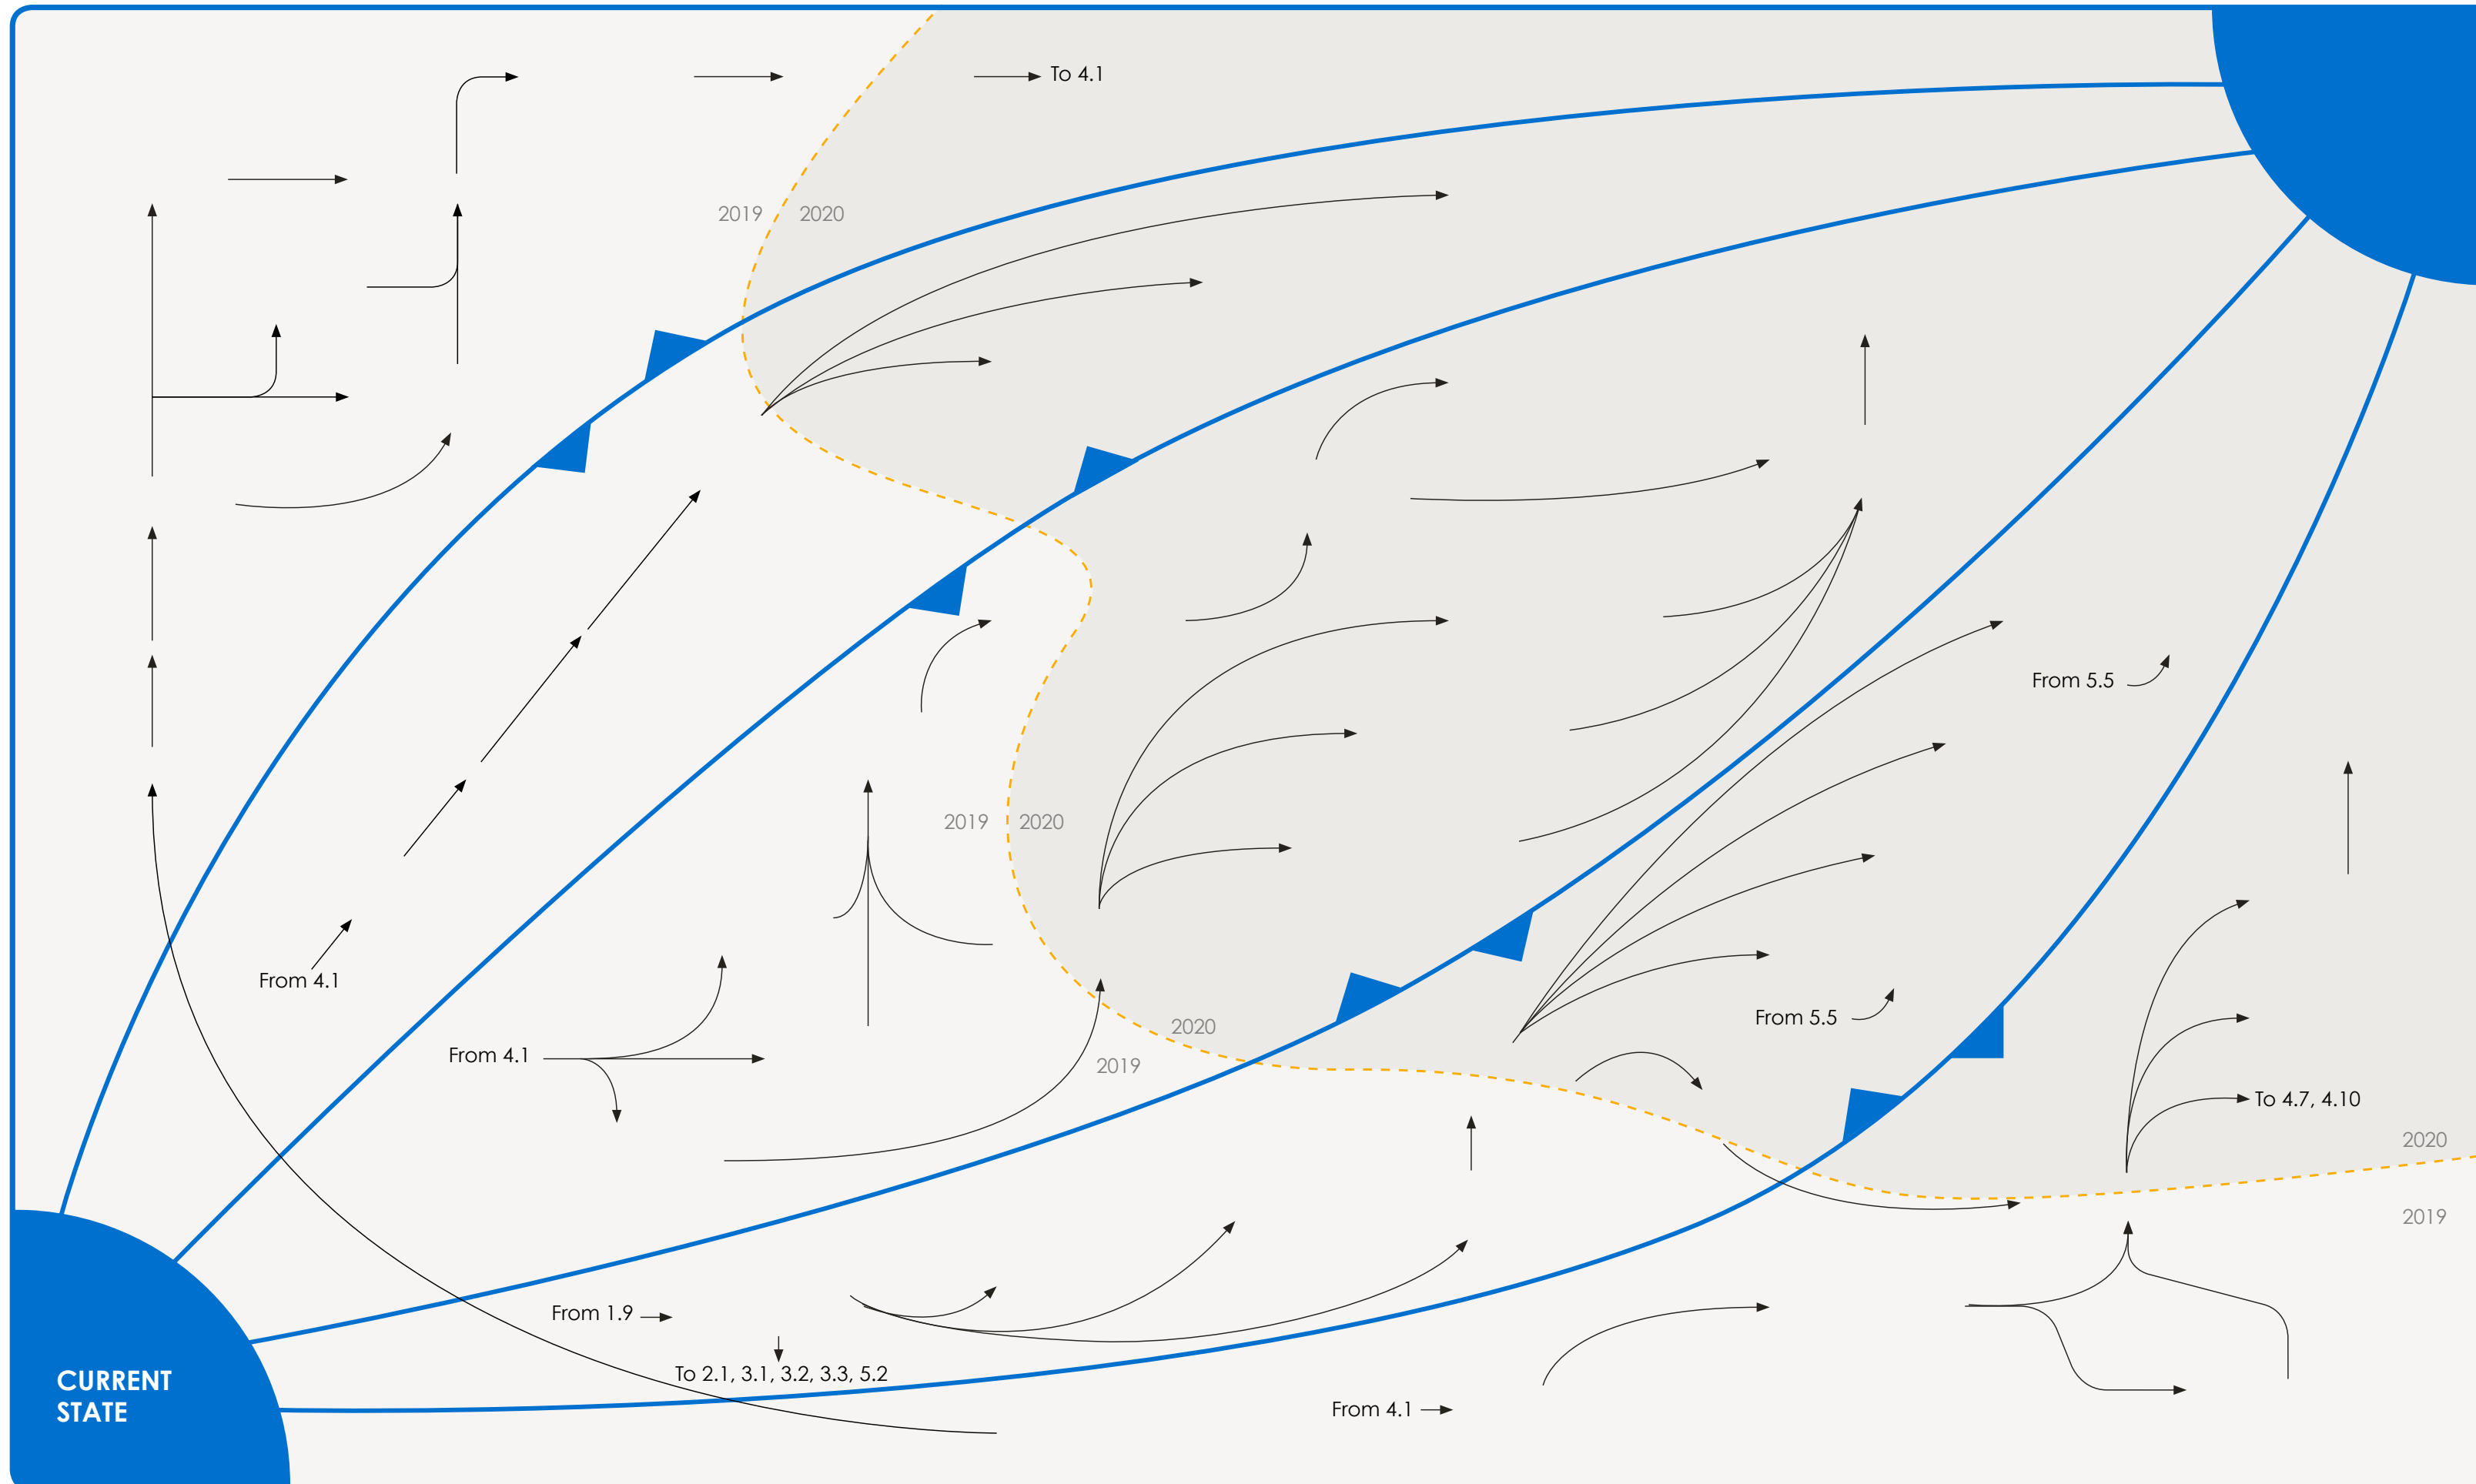

Roadmap for delivering the information management framework for the built environment

Effective information management across the built environment, enabling better decisions, leading to financial savings, improved performance and service, and better outcomes for business and society per whole-life pound.

The right information in the right hands at the right time.

Click on the Roadmap for more details on each component