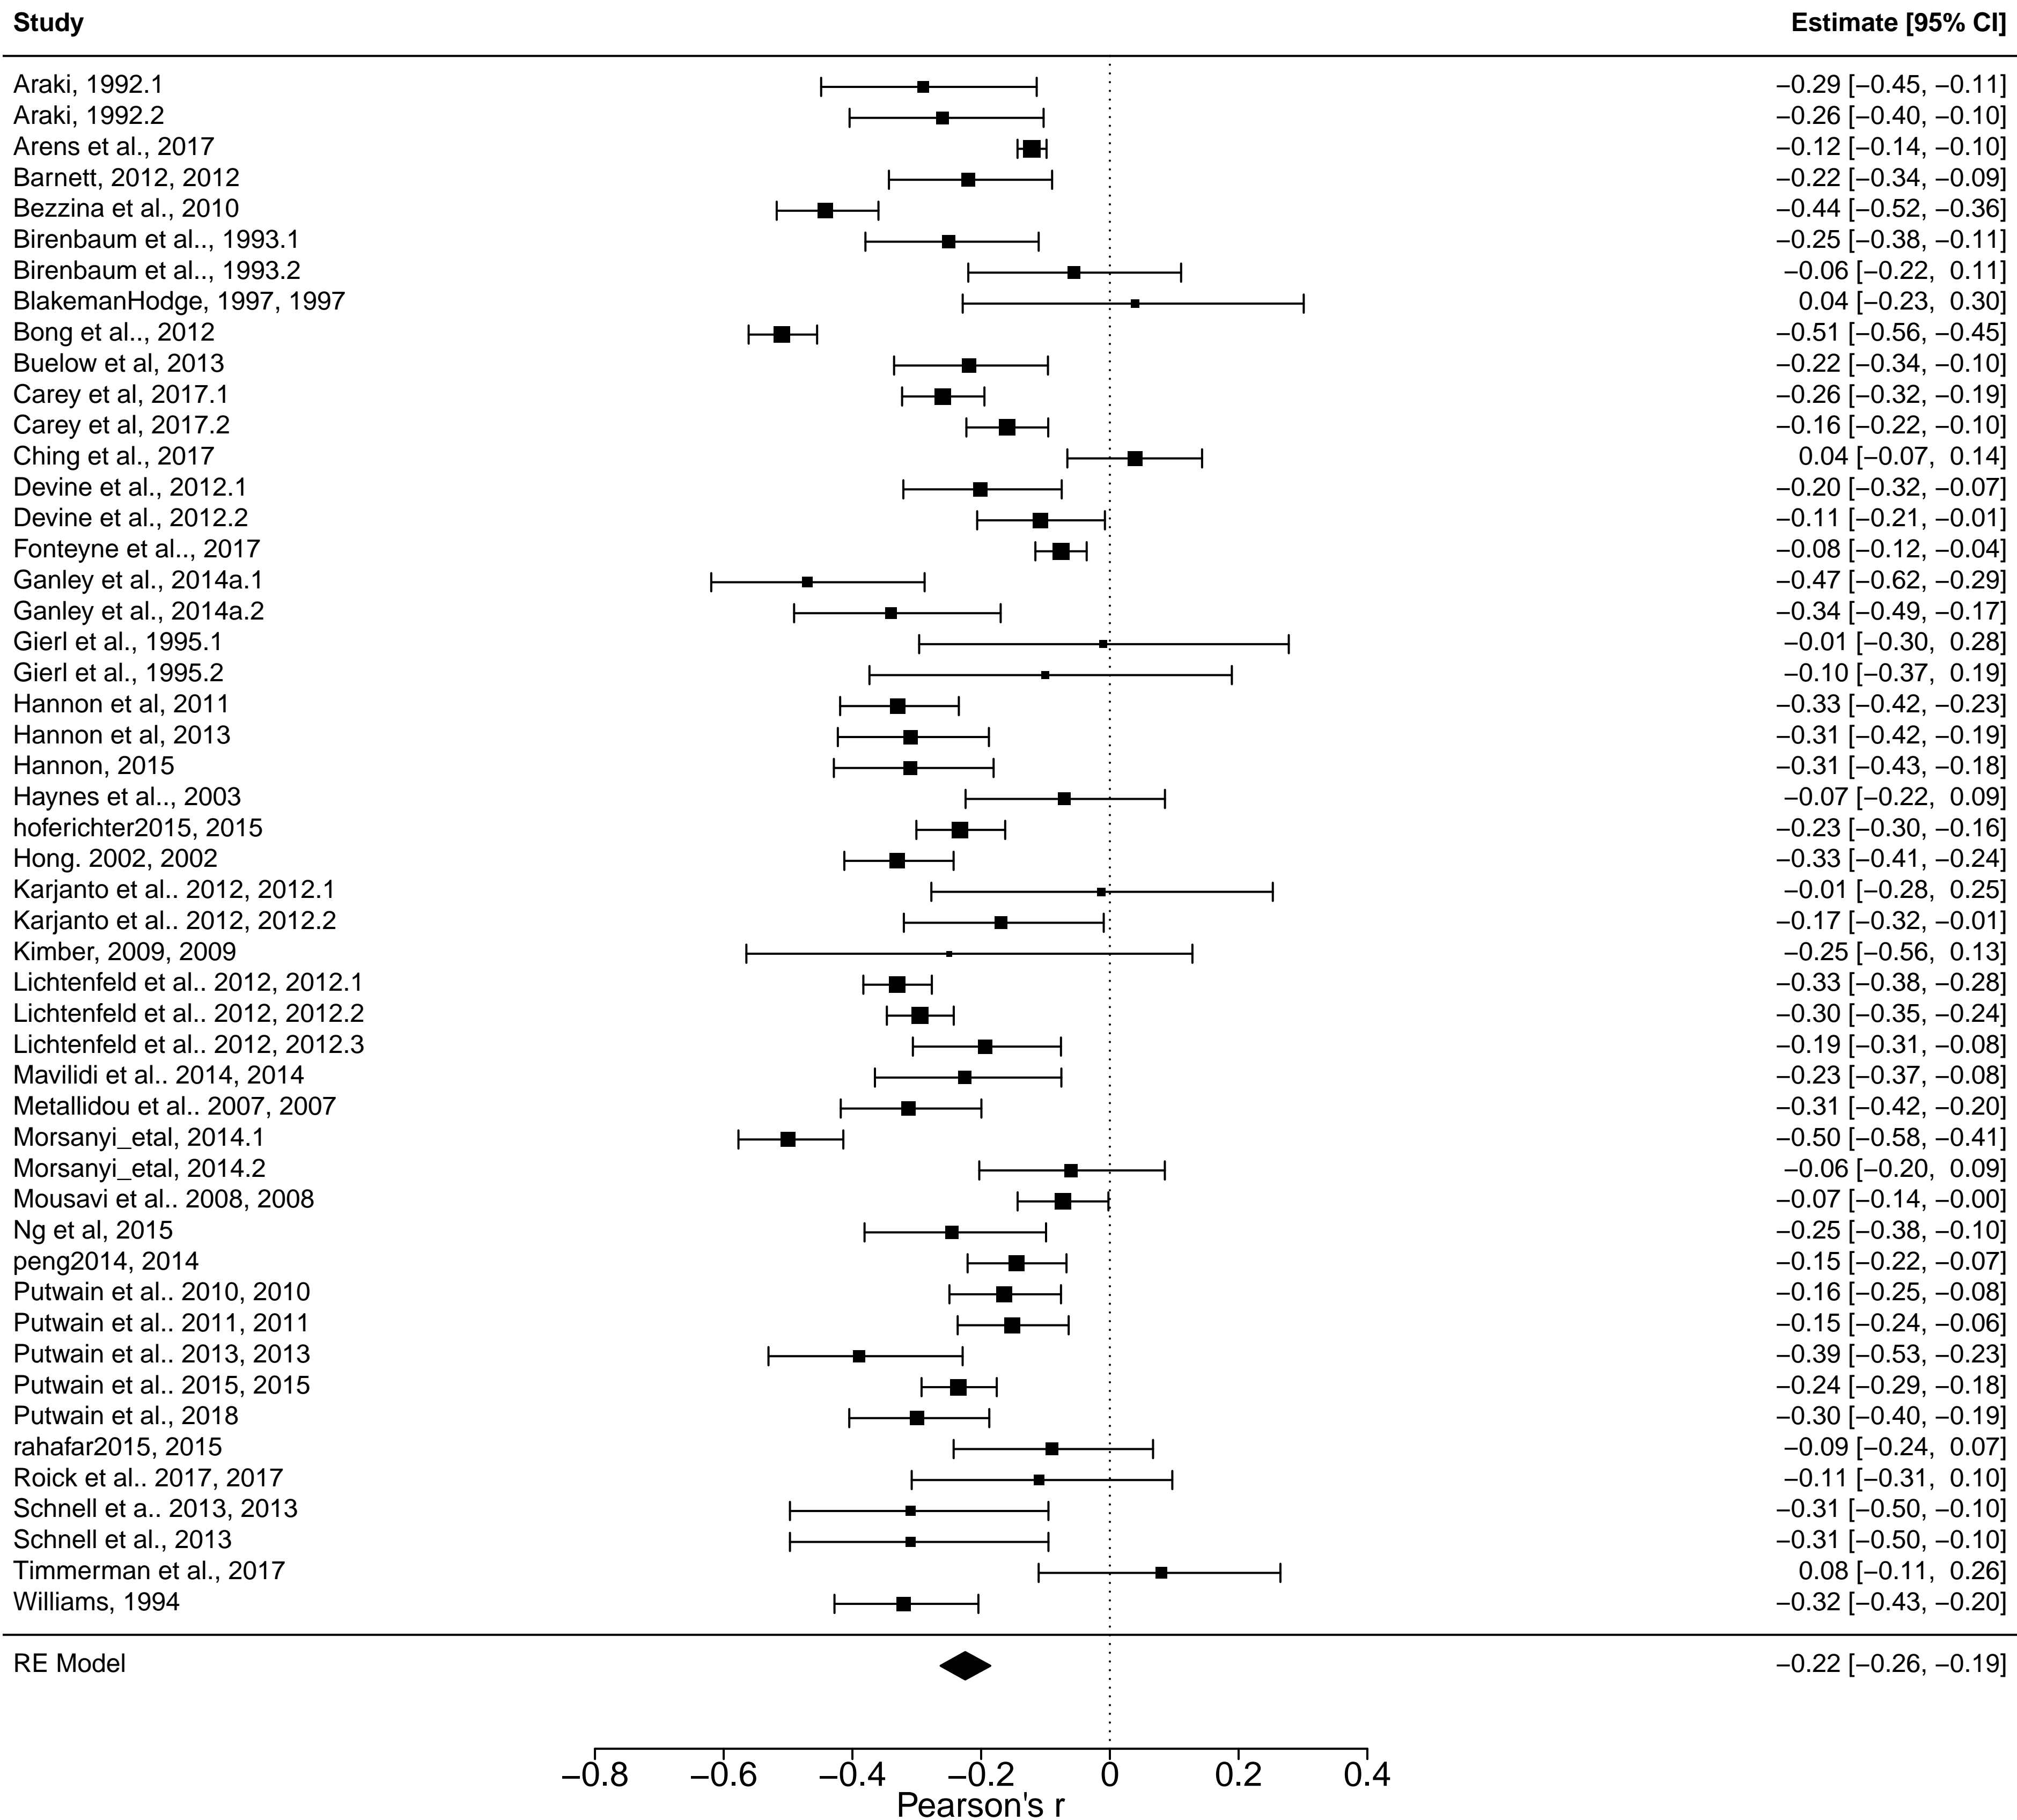

Figure S1: Forest plot for the correlation Math Anxiety–Math Achievement

-1 -0.5 0 0.5 1
Pearson's r

Figure S2: Forest plot for the correlation Math Anxiety–Working Memory

Figure S3: Forest plot for the correlation Test Anxiety–Math Achievement

Figure S4: Forest plot for the correlation General Anxiety–Math Achievement

Figure S5: Forest plot for the correlation Math Anxiety–Test Anxiety

Figure S6: Forest plot for the correlation Math Anxiety–General Anxiety

Figure S7: Forest plot for the correlation Test Anxiety–Working Memory

Figure S8: Forest plot for the correlation Working Memory–Math Achievement